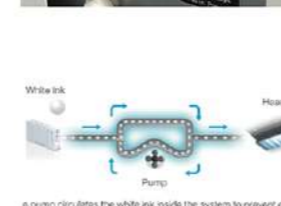

Pressure system for ink supply with digital control greater pressure display gauges to increase printing speed and stability.

**3.Industrial Servo Motor**

A high performance of industrial servo motor provides excellent control of the movement of the shuttle.

**4.Industrial Y Structure Frame**

Constructed with industrial Y frame and structure, the machine is heavy duty and built to last.

**5.ColorGATE RIP**

It supports vary kinds of file formats such as TIF/JPEG/EPS/AI/PS/PDF/DCS2.0.Because of its high performance of color management and ICC profile, there are several advantages by using ColorGATE RIP: 30% ink cost reduction/high print quality/ink dry in less time/High RIP Speed.....

**6.Low Ink Volume Reminding System**

When the ink volume is low, the alarm will light up and beep.

**7.White Ink Circulation System**

Keeps color particulates in motion in a bid to improve stability and dispersions of the pigments in the fluid reservoir and ink path.